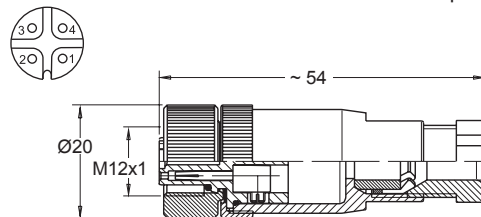

**Dimensional Data**

ALL DIMENSIONS ARE IN MILLIMETERS UNLESS OTHERWISE NOTED

**12mm Female Molded Locking Connector**  
250V AC/DC 4 Amps max.

Order part number

- RC12S-F0M030120 (3 pin / 2m)
- RC12S-F0M030150 (3 pin / 5m)

**12mm Male x 12mm Female Molded Locking Cable**  
250V AC/DC 4 Amps max.

Order part number

- RCA-12SM00-12SF0041 (4 pin / 1m)
- RCA-12SM00-12SF0042 (4 pin / 2m)

**12mm Female Field Wireable Connector**  
250V AC/DC 3 Amps max.

Order part number

- RC12B-F0F0400 (4 pin / 4-6mm cable dia.)
- RC12B-F0F0401 (4 pin / 6-8mm cable dia.)

**12mm Male Field Wireable Connector**  
250V AC/DC 3 Amps max.

Order part number

- RC12B-M0F0400 (4 pin / 4-6mm cable dia.)
- RC12B-M0F0401 (4 pin / 6-8mm cable dia.)

## Dimensional Data

ALL DIMENSIONS ARE IN MILLIMETERS UNLESS OTHERWISE NOTED