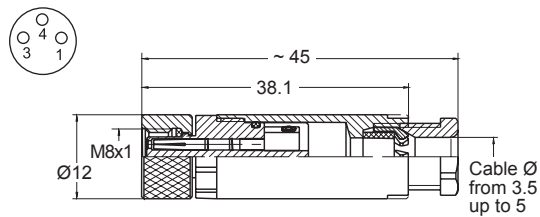

8mm Female Field Wireable Connector 120V AC/DC 4 Amps max.

Order part number

RC08B-F0F0330 (3 pin)

8mm Male Field Wireable Connector 120V AC/DC 4 Amps max.