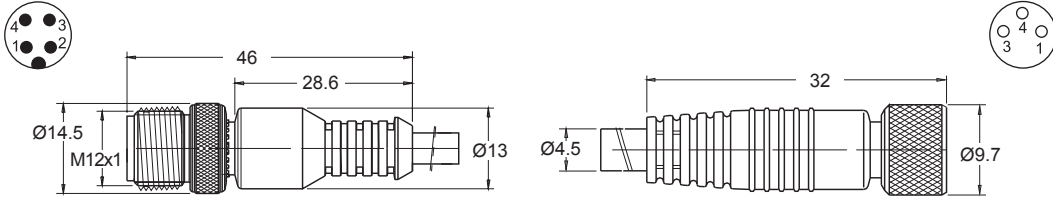

12mm Male x 8mm Female Molded Locking Cable 120V AC/DC 4 Amps max.

N/C on Pin 2

Order part number

RCA-12SM00-08SF0031 (3 pin / 1m)

RCA-12SM00-08SF0032 (3 pin / 2m)