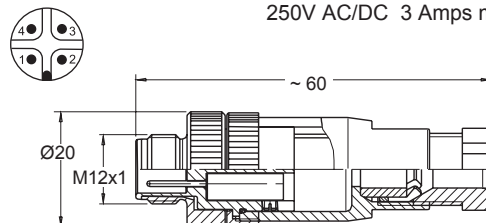

**Dimensional Data**

ALL DIMENSIONS ARE IN MILLIMETERS UNLESS OTHERWISE NOTED

**12mm Female Molded Locking Connector**  
250V AC/DC 4 Amps max.

Order part number

- RC12S-F0M030120 (3 pin / 2m)
- RC12S-F0M030150 (3 pin / 5m)

**12mm Male x 12mm Female Molded Locking Cable**  
250V AC/DC 4 Amps max.

Order part number

- RCA-12SM00-12SF0041 (4 pin / 1m)
- RCA-12SM00-12SF0042 (4 pin / 2m)

**12mm Female Field Wireable Connector**  
250V AC/DC 3 Amps max.

Order part number

- RC12B-F0F0400 (4 pin / 4-6mm cable dia.)
- RC12B-F0F0401 (4 pin / 6-8mm cable dia.)

**12mm Male Field Wireable Connector**  
250V AC/DC 3 Amps max.

Order part number

- RC12B-M0F0400 (4 pin / 4-6mm cable dia.)
- RC12B-M0F0401 (4 pin / 6-8mm cable dia.)

## Dimensional Data

ALL DIMENSIONS ARE IN MILLIMETERS UNLESS OTHERWISE NOTED