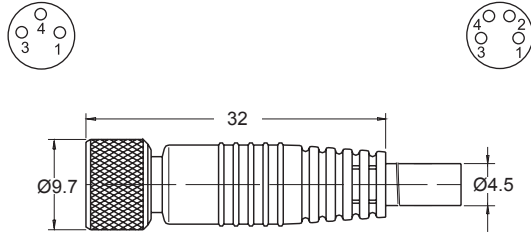

**Dimensional Data**

ALL DIMENSIONS ARE IN MILLIMETERS UNLESS OTHERWISE NOTED

**12mm Female Molded Locking Connector**  
250V AC/DC 4 Amps max.

Order part number

- RC12S-F0M030120 (3 pin / 2m)
- RC12S-F0M030150 (3 pin / 5m)

Order part number

- RC12B-F0F0400 (4 pin / 4-6mm cable dia.)
- RC12B-F0F0401 (4 pin / 6-8mm cable dia.)

**12mm Male Field Wireable Connector**  
250V AC/DC 3 Amps max.

Order part number

- RC12B-M0F0400 (4 pin / 4-6mm cable dia.)
- RC12B-M0F0401 (4 pin / 6-8mm cable dia.)

## Dimensional Data

ALL DIMENSIONS ARE IN MILLIMETERS UNLESS OTHERWISE NOTED

### 8mm Female Molded Locking Connector 120V AC/DC 4 Amps max.

Order part number

**RC08S-F0M030120** (3 pin / 2m)

**RC08S-F0M030150** (3 pin / 5m)

**RC08S-F0M040120** (4 pin / 2m)

**RC08S-F0M040150** (4 pin / 5m)