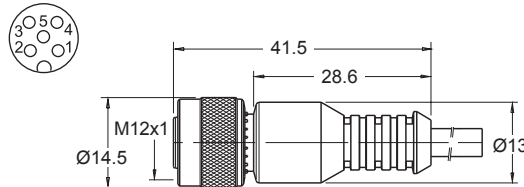

**Dimensional Data**

ALL DIMENSIONS ARE IN MILLIMETERS UNLESS OTHERWISE NOTED

**12mm Female Molded Locking Connector**  
250V AC/DC 4 Amps max.

Order part number

- RC12S-F0M030120 (3 pin / 2m)
- RC12S-F0M030150 (3 pin / 5m)

**12mm Male x 12mm Female Molded Locking Cable**  
250V AC/DC 4 Amps max.

Order part number

- RCA-12SM00-12SF0041 (4 pin / 1m)
- RCA-12SM00-12SF0042 (4 pin / 2m)

**12mm Female Field Wireable Connector**  
250V AC/DC 3 Amps max.

Order part number

- RC12B-F0F0400 (4 pin / 4-6mm cable dia.)
- RC12B-F0F0401 (4 pin / 6-8mm cable dia.)

**12mm Male Field Wireable Connector**  
250V AC/DC 3 Amps max.

Order part number

- RC12B-M0F0400 (4 pin / 4-6mm cable dia.)
- RC12B-M0F0401 (4 pin / 6-8mm cable dia.)

## Dimensional Data

ALL DIMENSIONS ARE IN MILLIMETERS UNLESS OTHERWISE NOTED