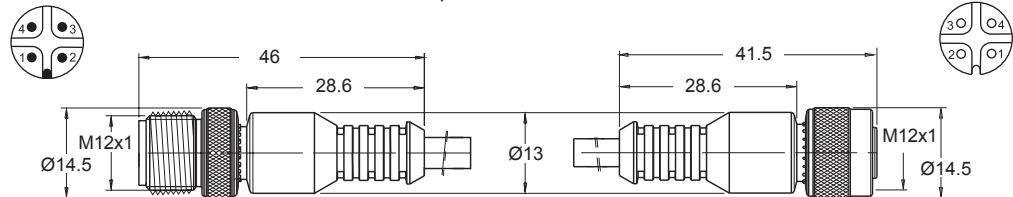

**Dimensional Data**

ALL DIMENSIONS ARE IN MILLIMETERS UNLESS OTHERWISE NOTED

**12mm Female Molded Locking Connector**  
250V AC/DC 4 Amps max.

Order part number

- RC12S-F0M030120 (3 pin / 2m)
- RC12S-F0M030150 (3 pin / 5m)

**12mm Male x 12mm Female Molded Locking Cable**  
250V AC/DC 4 Amps max.

Order part number

- RCA-12SM00-12SF0041 (4 pin / 1m)
- RCA-12SM00-12SF0042 (4 pin / 2m)

**12mm Female Field Wireable Connector**  
250V AC/DC 3 Amps max.

Order part number

- RC12B-F0F0400 (4 pin / 4-6mm cable dia.)
- RC12B-F0F0401 (4 pin / 6-8mm cable dia.)

**12mm Male Field Wireable Connector**  
250V AC/DC 3 Amps max.

Order part number

- RC12B-M0F0400 (4 pin / 4-6mm cable dia.)
- RC12B-M0F0401 (4 pin / 6-8mm cable dia.)

## Dimensional Data

ALL DIMENSIONS ARE IN MILLIMETERS UNLESS OTHERWISE NOTED