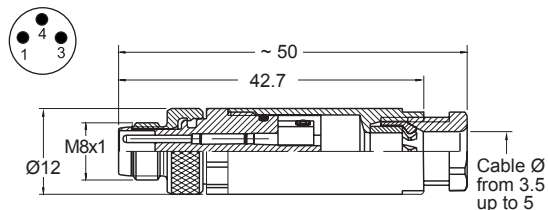

Order part number

RC08B-M0F0330 (3 pin)